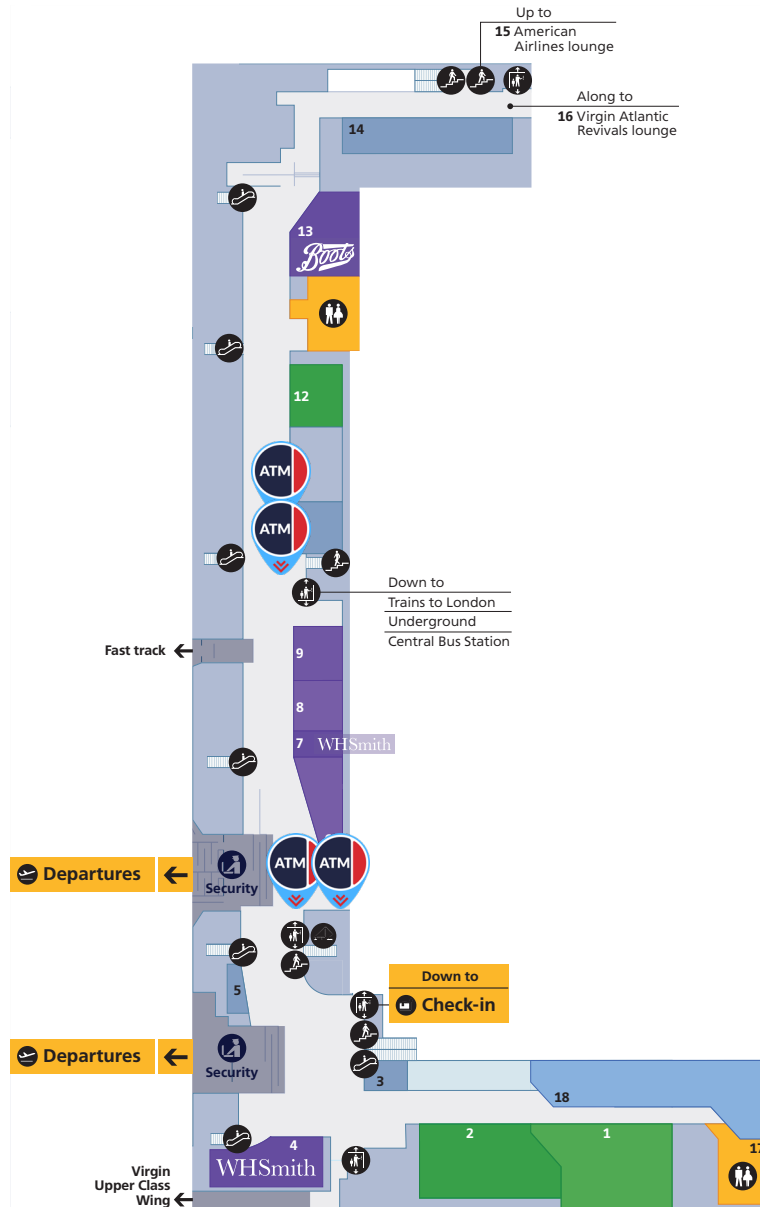

# Terminal 3

## Check-in

Level 1 (Departures level)

# ATMs

Location of a Click and Collect ATM

# Terminal 3

Arrivals

Ground floor

Travelex

worldwide money