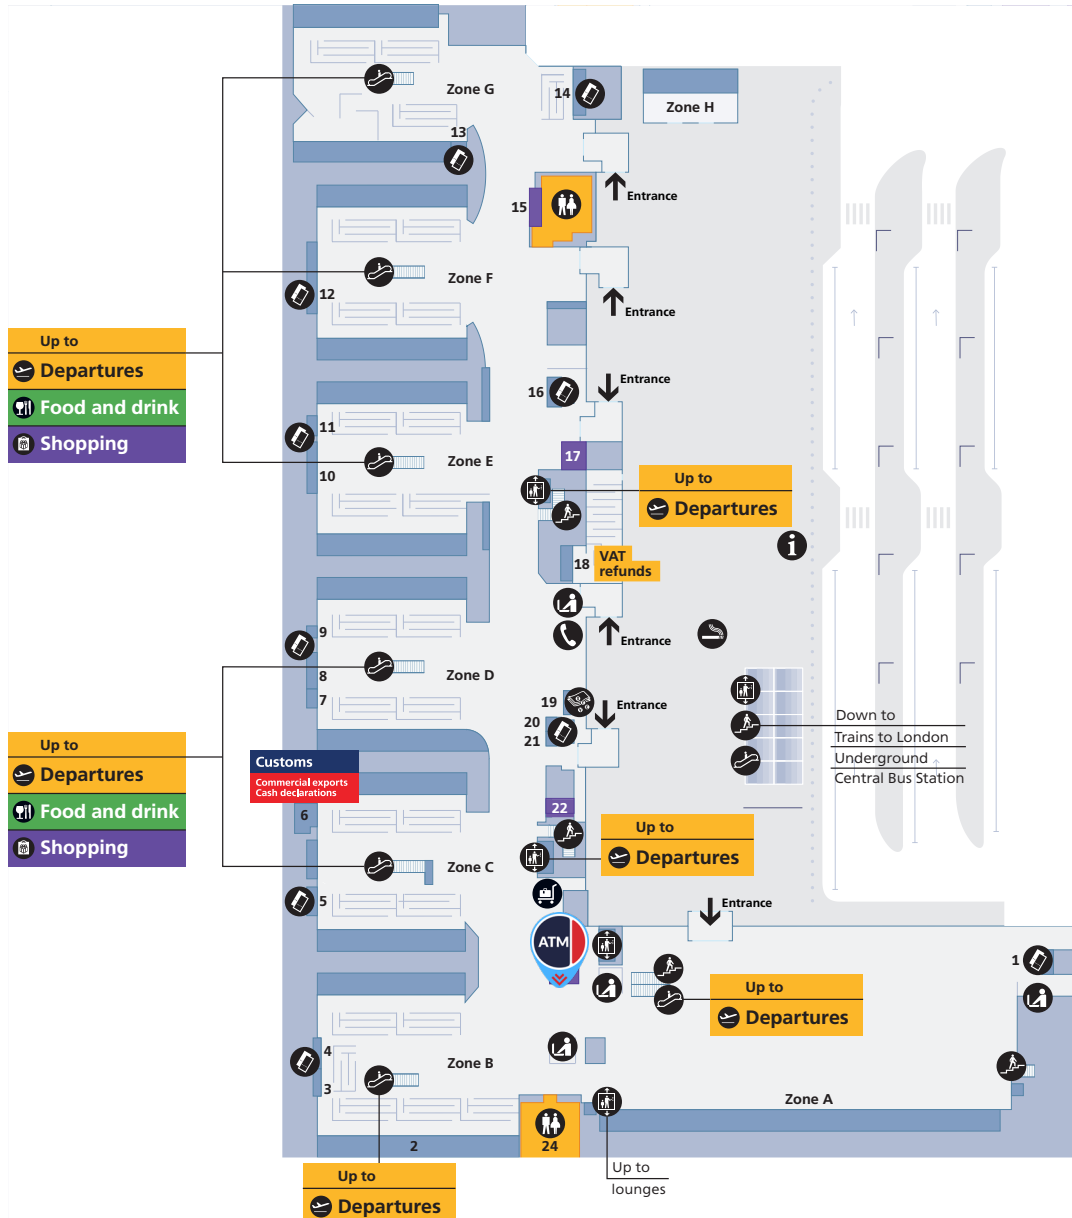

# Terminal 3

Arrivals

Ground floor

Travelex

worldwide money

# ATMs

Location of a Click and Collect ATM

# Terminal 3

Check-in  
Ground floor