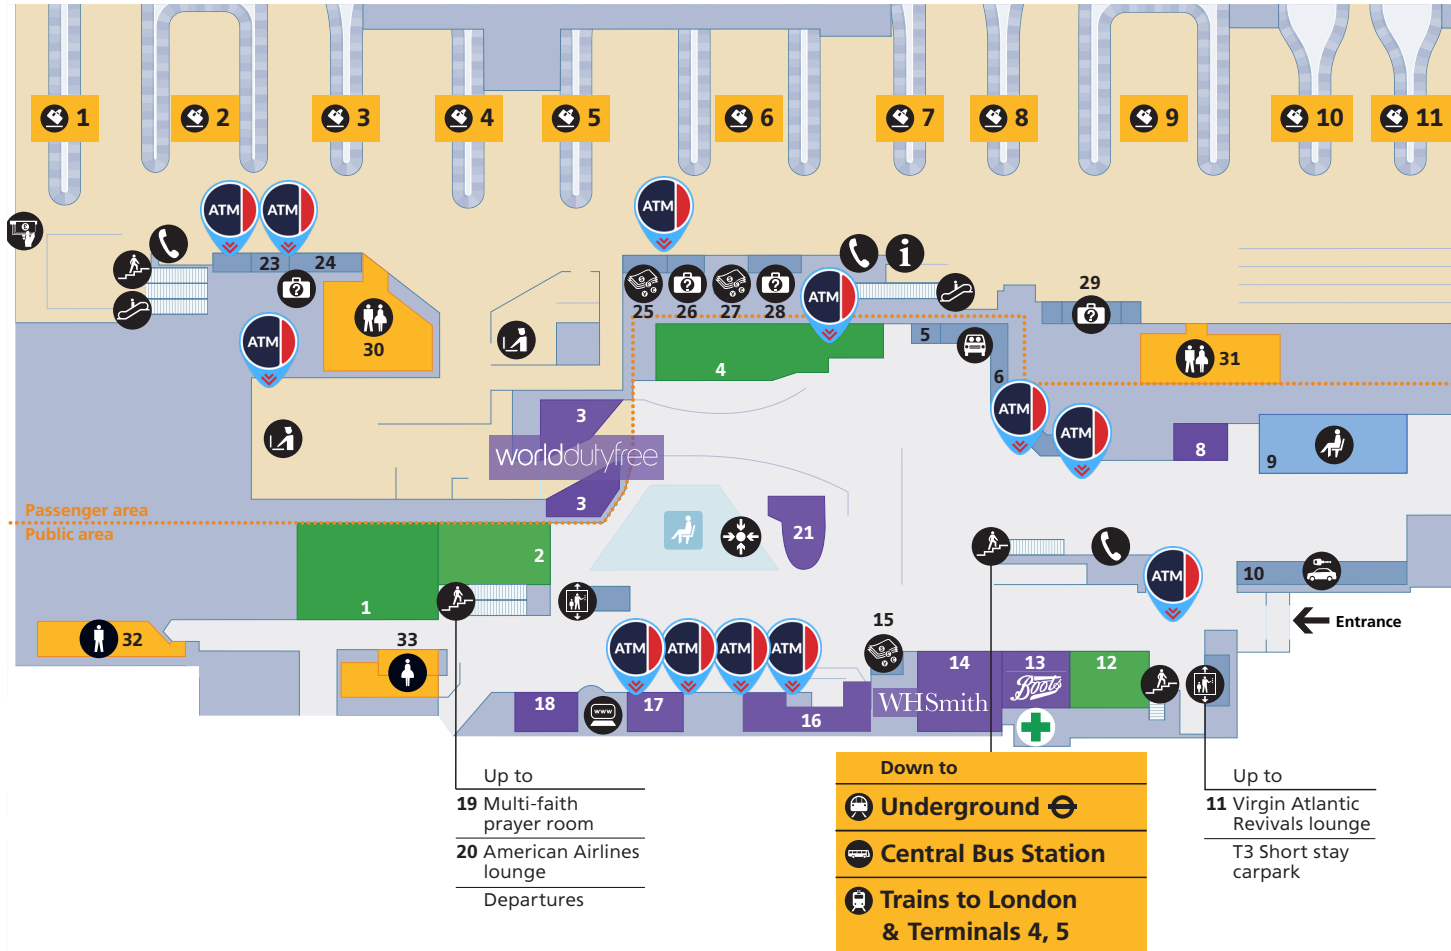

# Terminal 3

Arrivals

Ground floor

Travelex

worldwide money

# ATMs

Location of a Click and Collect ATM

# Terminal 3

Check-in  
Ground floor